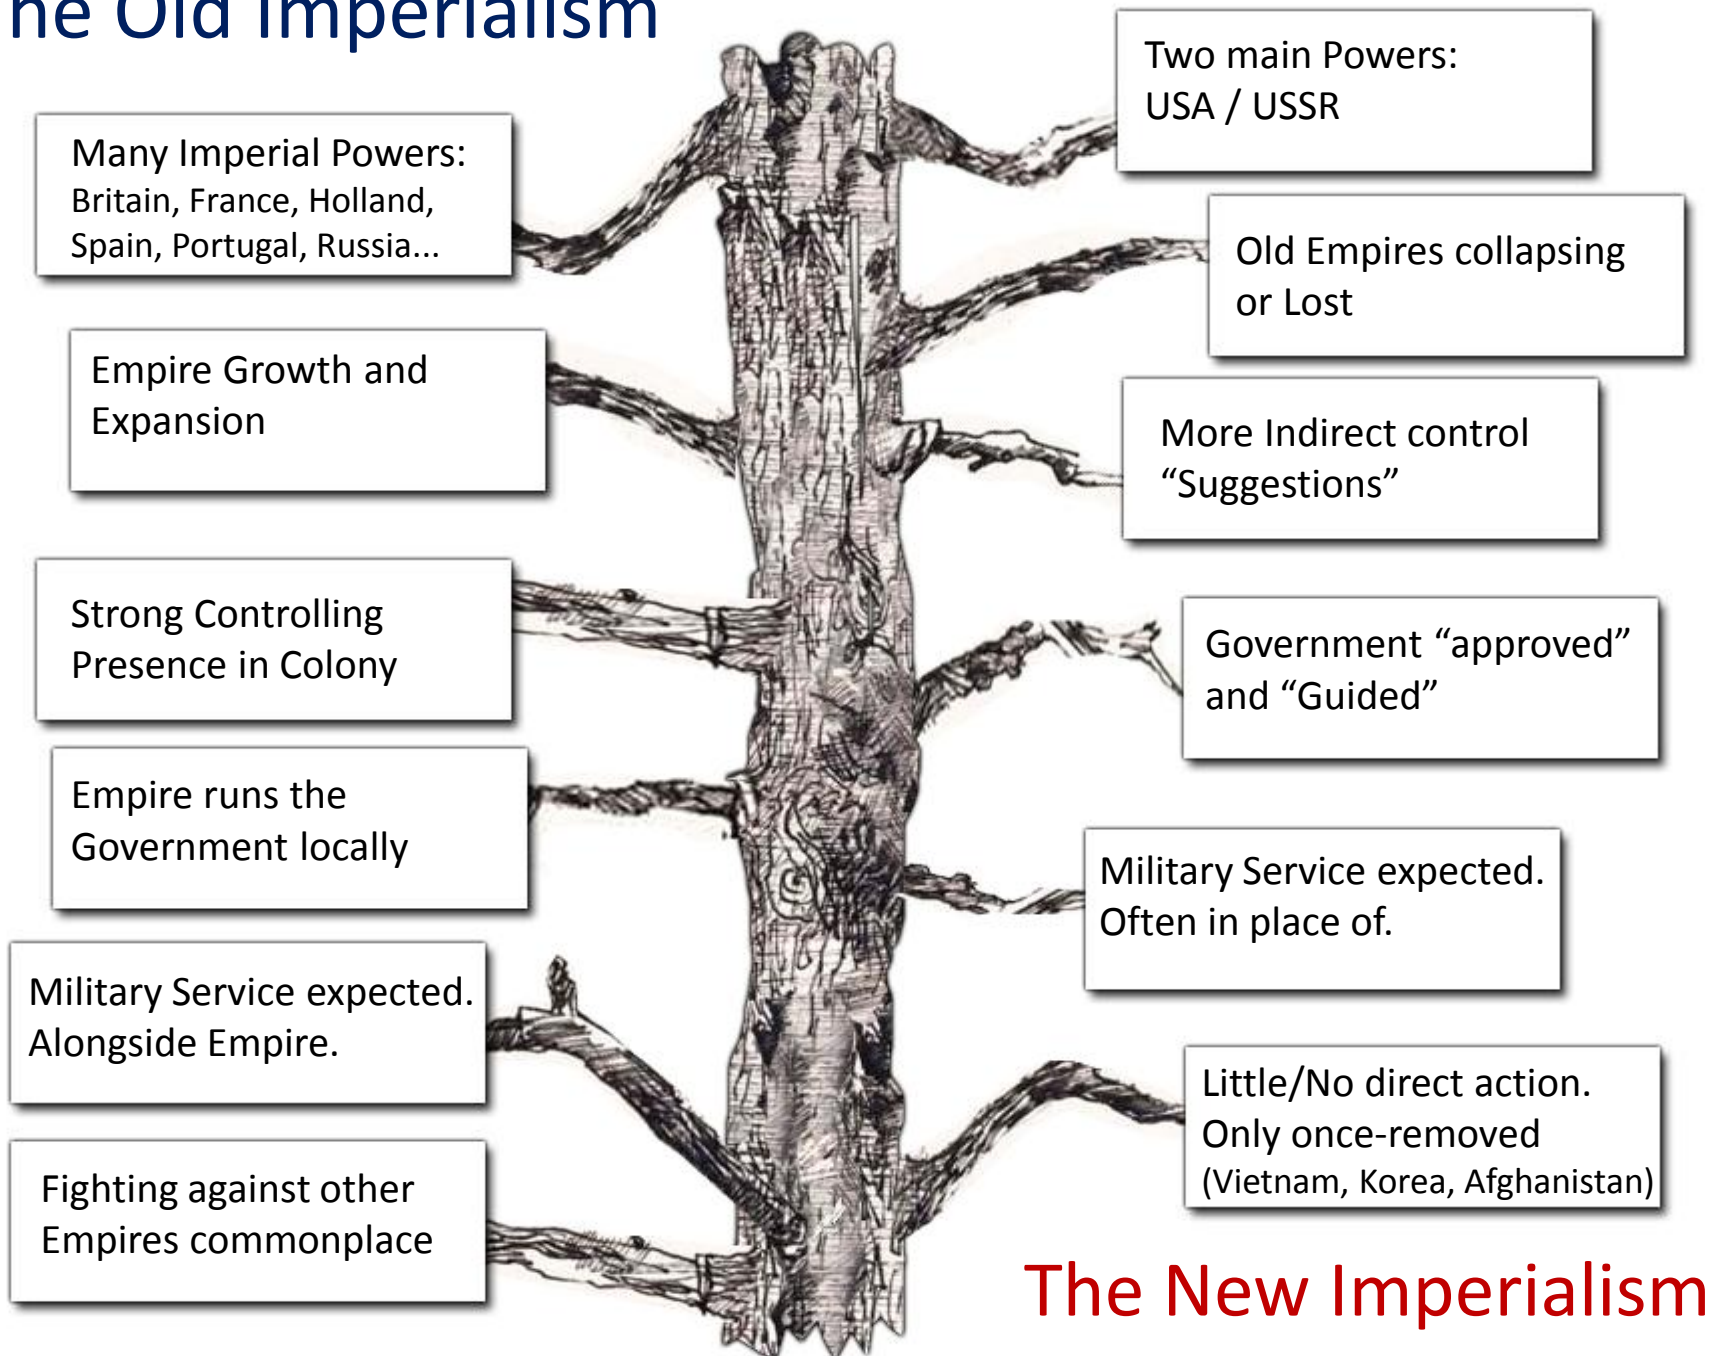

A black and white illustration of a gnarled tree trunk with several branches extending outwards. Two horizontal wooden signs are attached to the upper branches. The sign on the left contains the text 'Old Nationalism & Imperialism' and the sign on the right contains 'New Nationalism & Imperialism'. At the bottom right of the tree, the text 'The new realities of the Cold War' is written.

**Old Nationalism
& Imperialism**

**New Nationalism
& Imperialism**

**The new realities of the
Cold War**

The Old Nationalism

The New Nationalism

Cont....

The Old Imperialism

The New Imperialism