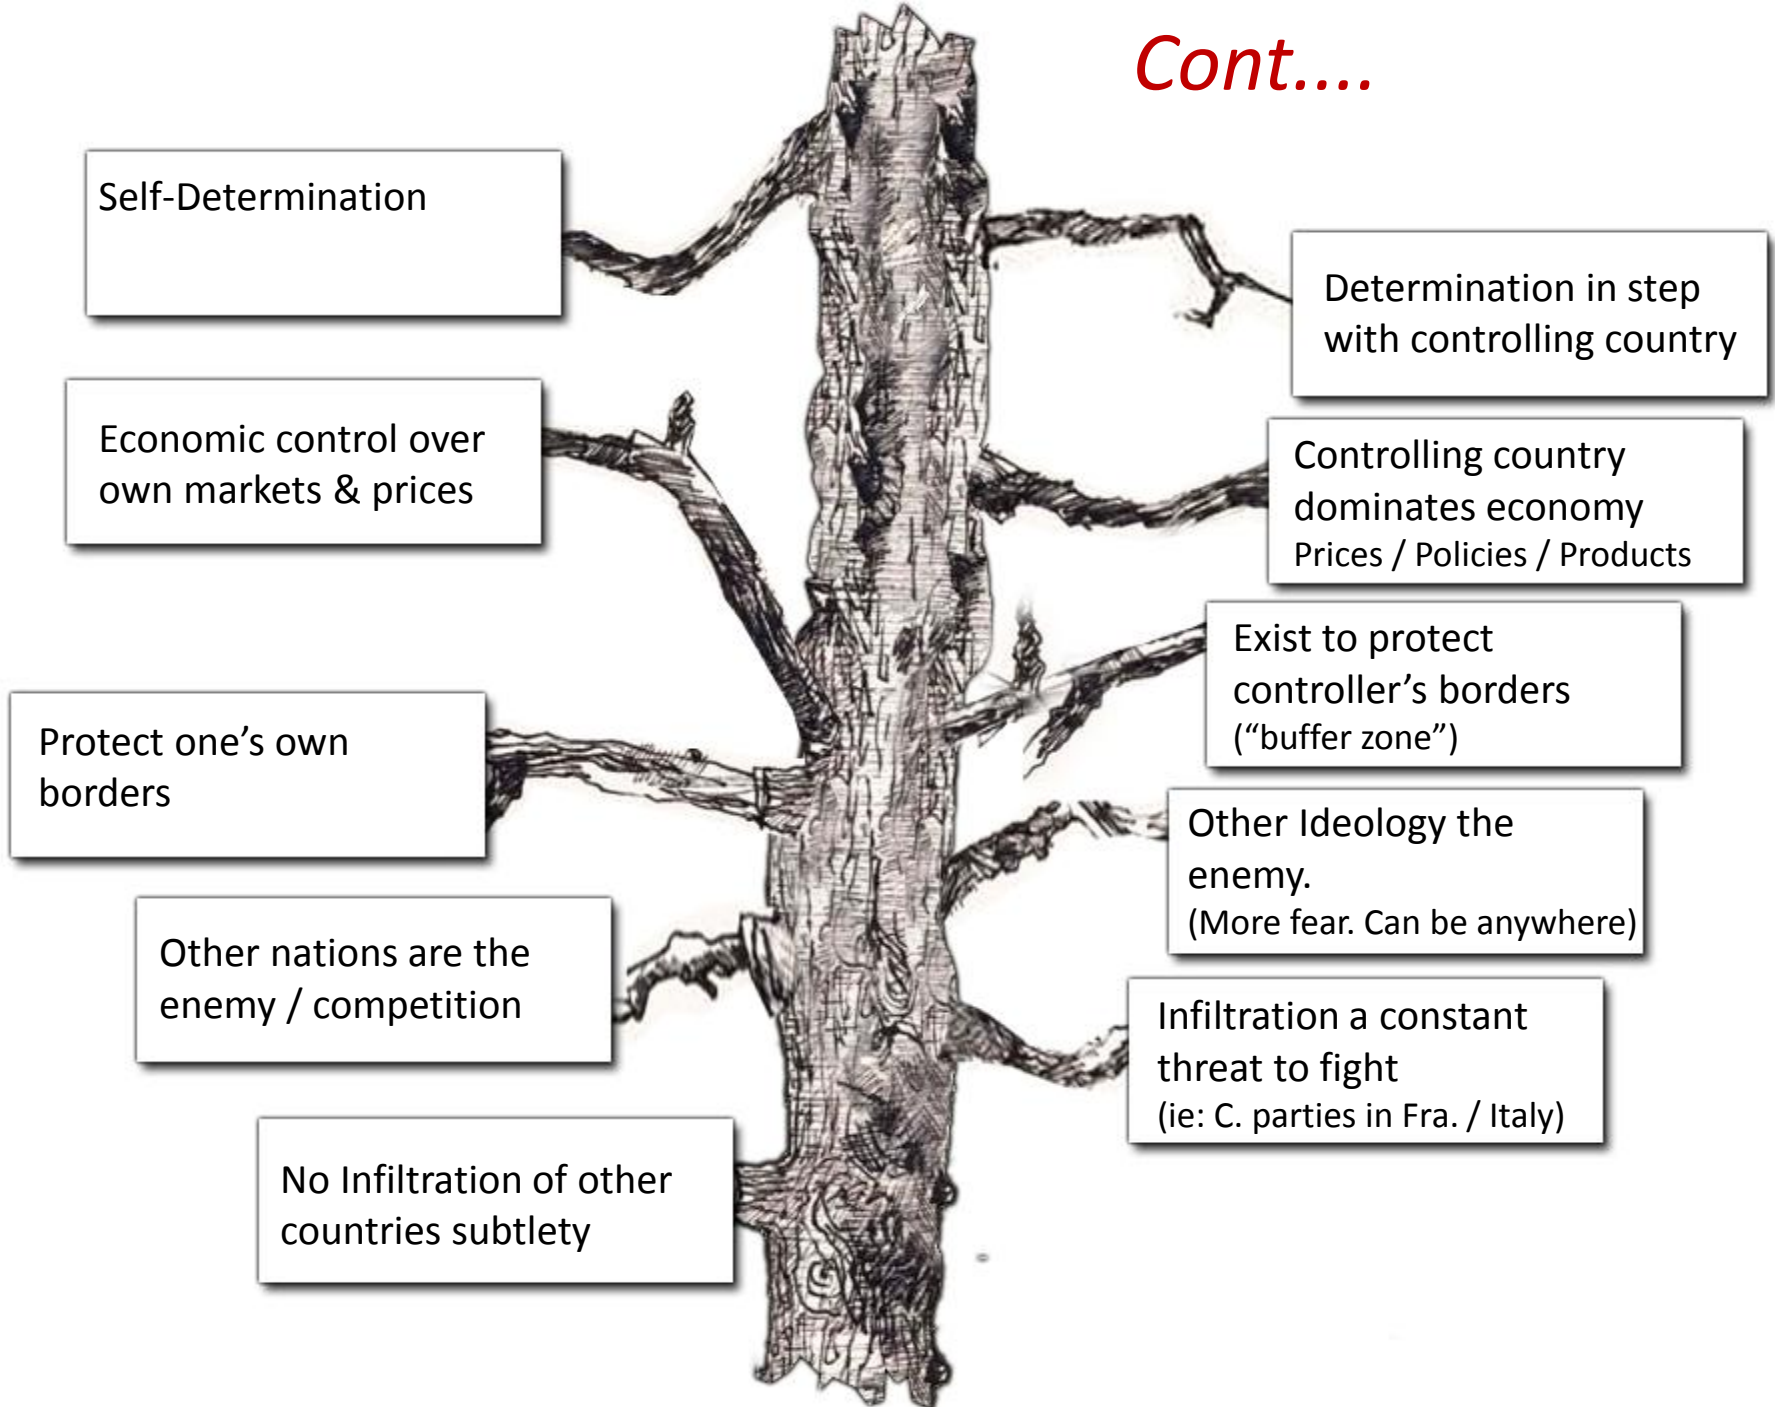

A black and white illustration of a gnarled tree trunk with several branches extending outwards. Two horizontal wooden signs are attached to the upper branches. The sign on the left contains the text 'Old Nationalism & Imperialism' and the sign on the right contains 'New Nationalism & Imperialism'. At the bottom right of the tree, the text 'The new realities of the Cold War' is written.

**Old Nationalism
& Imperialism**

**New Nationalism
& Imperialism**

**The new realities of the
Cold War**

The Old Nationalism

The New Nationalism

Cont....

The Old Imperialism

The New Imperialism