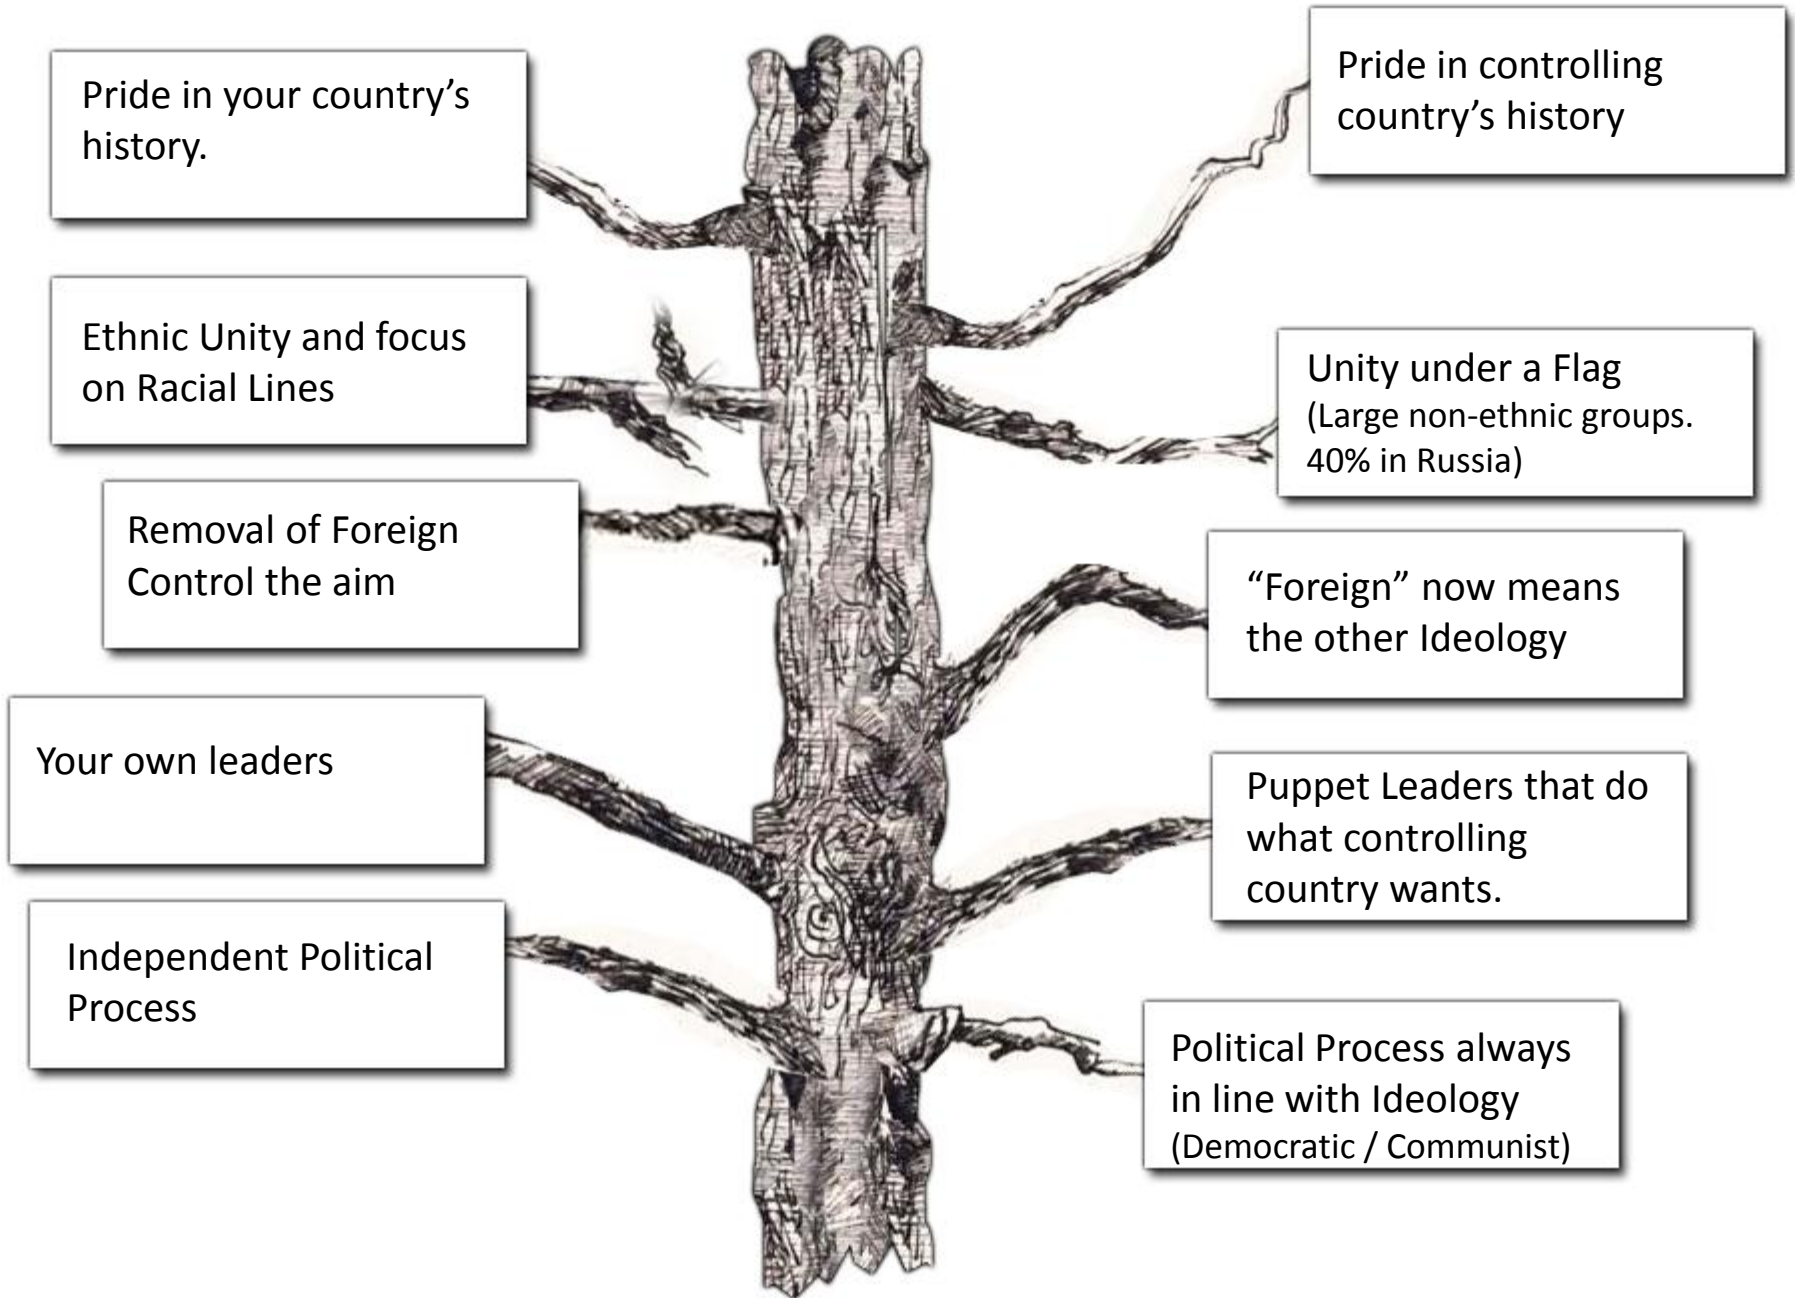

A black and white illustration of a gnarled tree trunk with several branches extending outwards. Two horizontal wooden signs are attached to the upper branches. The sign on the left contains the text 'Old Nationalism & Imperialism' and the sign on the right contains 'New Nationalism & Imperialism'. At the bottom right of the tree, the text 'The new realities of the Cold War' is written.

**Old Nationalism
& Imperialism**

**New Nationalism
& Imperialism**

**The new realities of the
Cold War**

The Old Nationalism

The New Nationalism

Cont....

The Old Imperialism

The New Imperialism